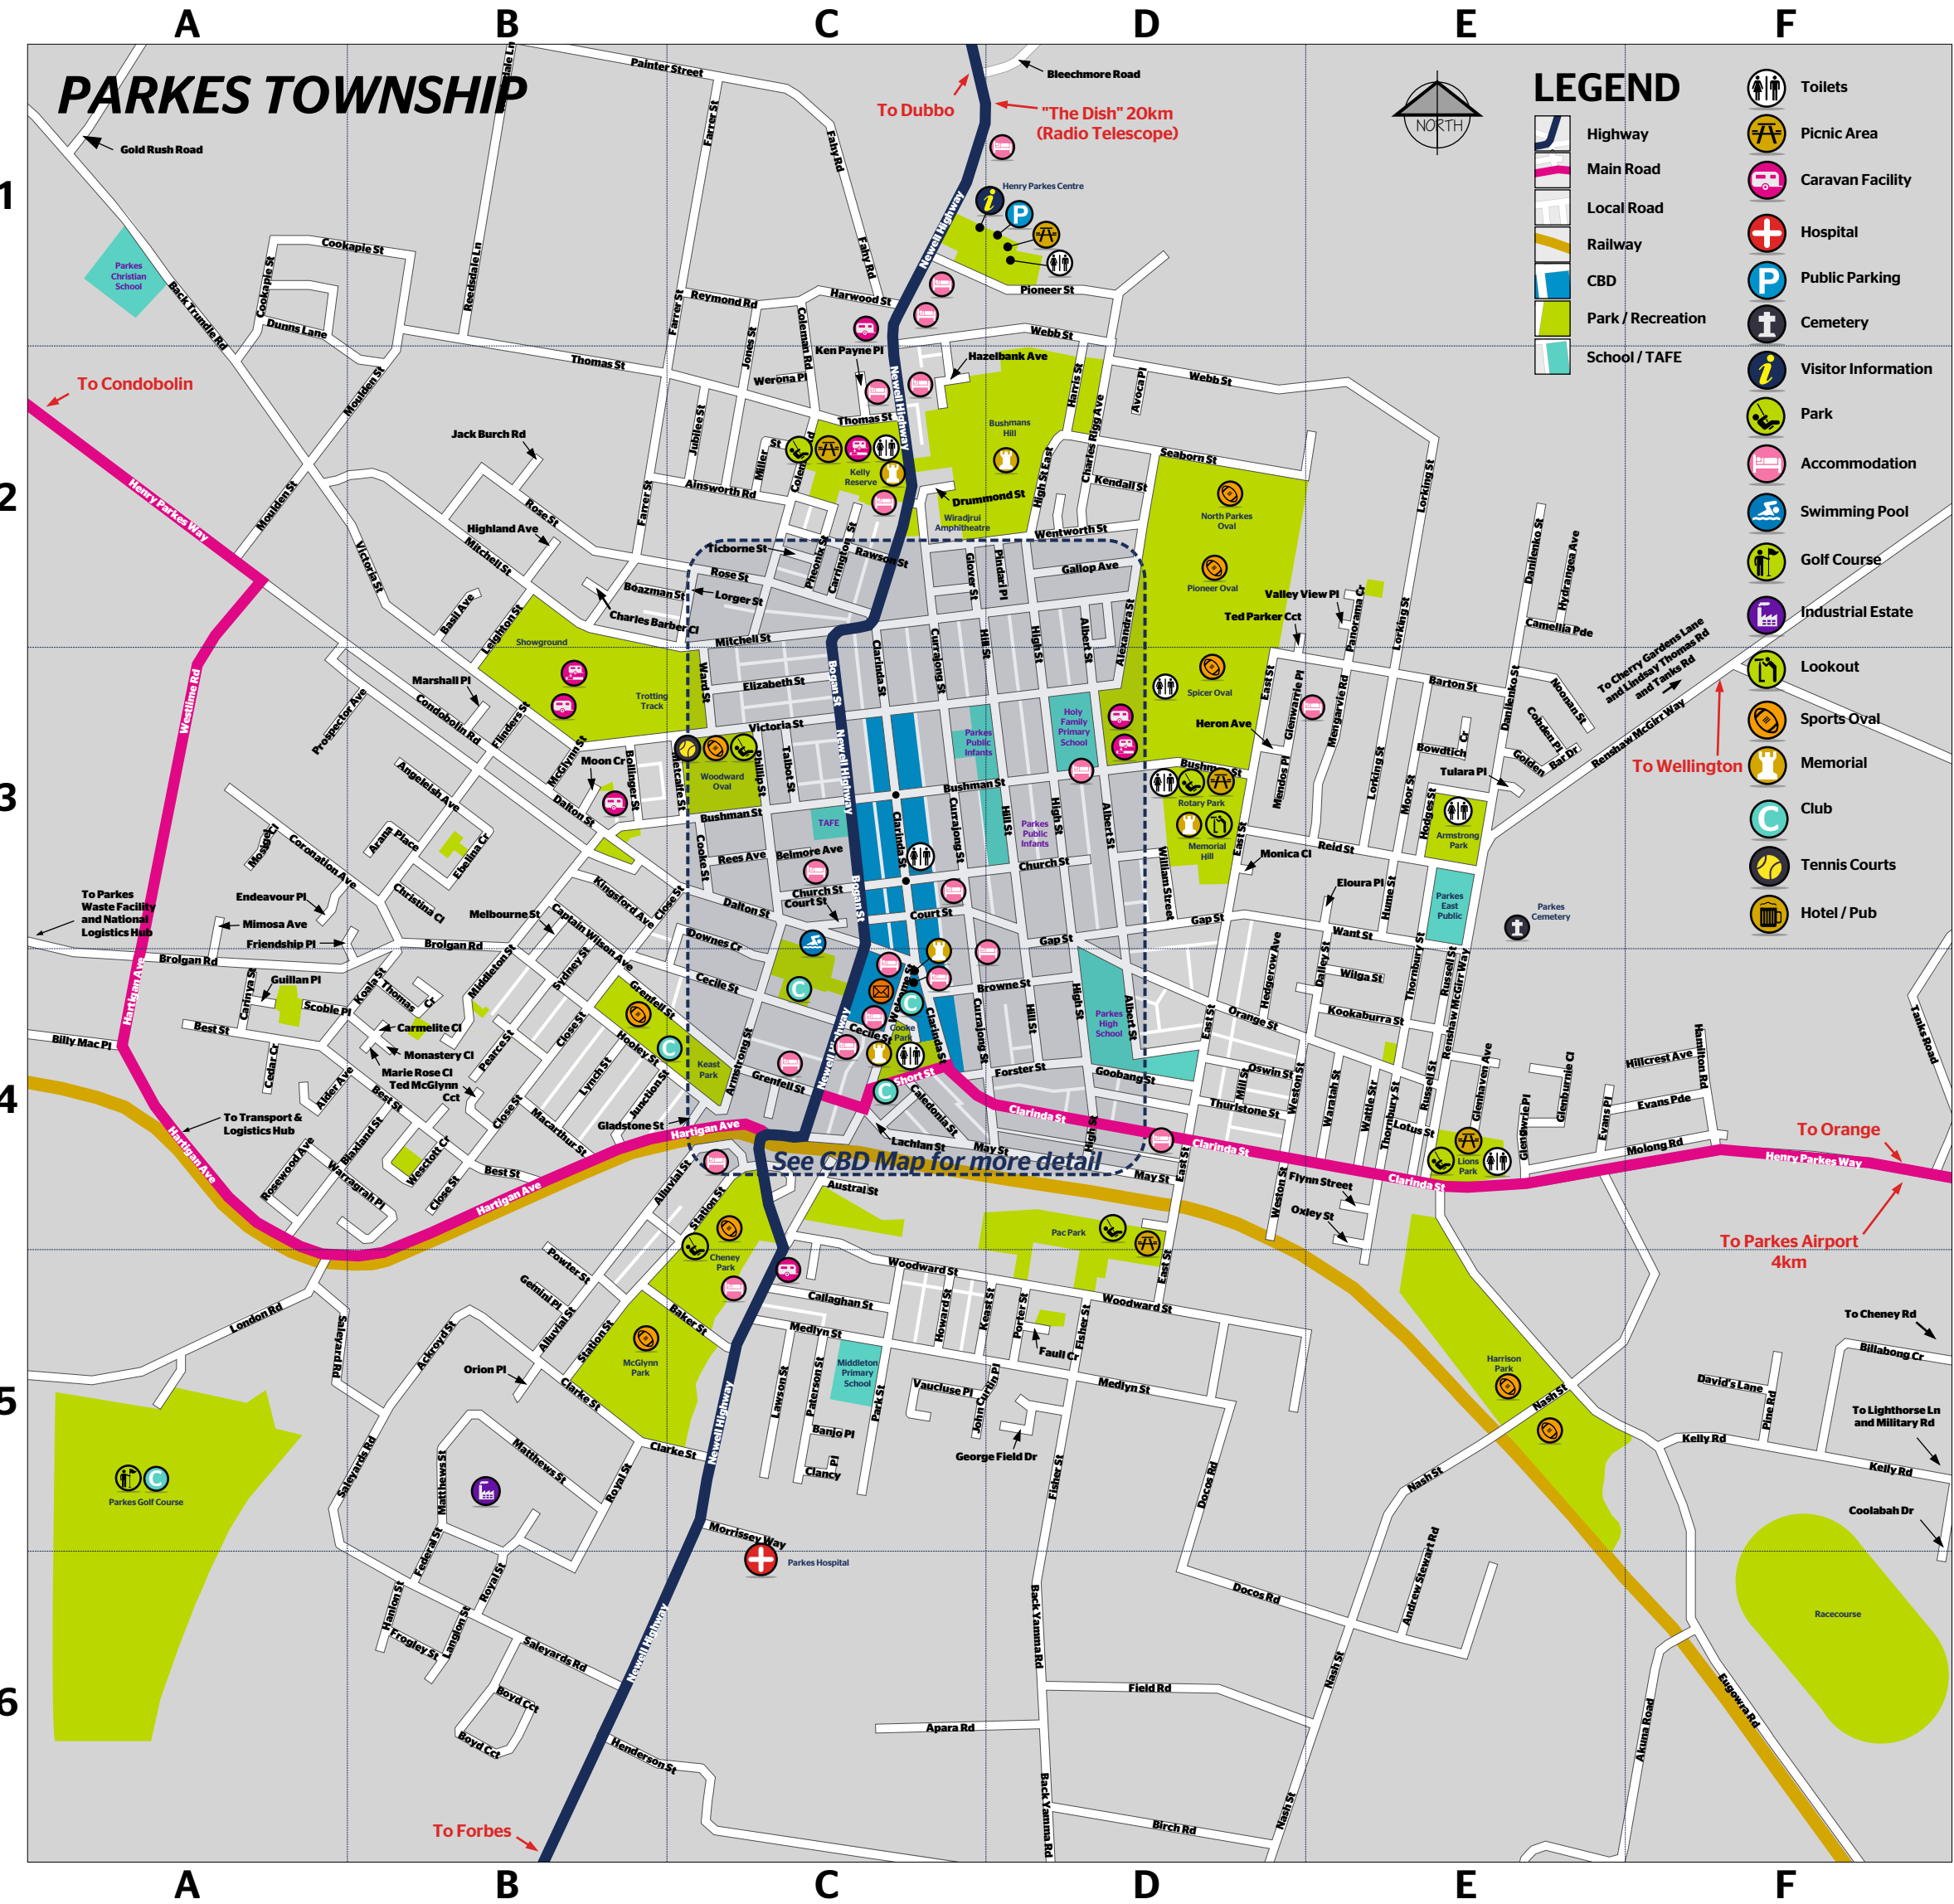

PARKES TOWNSHIP

STREET INDEX

| | | | | | | | |
|----------|--|--|---|--|----------|--|--|
| A | Ackroyd Street Ainsworth Road Akuna Road Albert Street Alder Avenue Alexandra Street Alluvial Street Andrew Stewart Road Angeleish Avenue Apara Road Arana Place Armstrong Street Austral Street Avoca Place | B5 C2 F6 D3 A4 D2 B5 E6 B3 C6 B3 C4 C4 D2 | Federal Street Field Road Fisher Street Flinders Street Flynn Street Forster Street Friendship Place Frogley Street | B5 D6 D5 B3 E4 D3 A3 B6 | N | Nash Street Newell Highway Newell Street Noonan Street | D6 C2 B6 E3 |
| B | Back Trundle Rd Back Yamma Rd Baker Street Banjo Place Barton Street Basil Avenue Belmore Avenue Best Street Billabong Crescent Billy Mac Place Birch Road Blaxland Street Boazman Street Bogan Street Bogang Street Bowditch Crescent Boyd Circuit Brolgan Road Browne Street Bushman Street | A1 D6 C5 C5 E3 C3 A4 F5 A4 A4 D6 A5 B2 C3 B3 E3 B6 A4 D4 C3 | Glenburnie Place Glengowrie Place Glenhaven Avenue Glenwarrie Place Glover Street Gold Rush Road Golden Bar Drive Goobang Street Grenfell Street Guilian Place | E4 B5 D5 C4 C4 D2 | O | Orange Street Orion Place Oswin Street Oxley Street | D4 B5 D4 E4 |
| C | Caledonia Street Callaghan Street Camellia Parade Captain Wilson Ave Carinya Street Carmelite Street Carrington Street Cecile Street Cedar Crescent Charles Barber Ct Charles Rigg Ave Cheney Rd Cherry Gardens Lane Christina Close Carrington Street Cecile Street | C4 C5 E2 B3 A4 C4 B2 C4 A4 B2 D2 F5 F3 B3 C3 C5 | High Street Highland Avenue Hill Street Hillcrest Avenue Hodges Street Hoolley Street Howard Street Hume Street Hydrangea Avenue | D3 B1 C3 E3 E4 C1 B2 A4 B5 E4 | R | Rawson Street Reedsdale Lane Reid Street Renshaw McGirr Way Reynold Road Rose Street Rosewood Avenue Royal Street Russell Street | C3 B1 C3 E3 E4 C1 B2 A4 B5 E4 |
| D | Dalley Street Dalton Street Danilenko Street David's Lane Docos Road Downes Road Dunns Lane Drummond Street | E4 C3 C3 E2 F5 D5 C3 A1 C2 | Lachlan Street Langlon Street Lawson Street Leighton Street Lindsay Thomas Rd Lighthorse Lane Lotus Street London Road Longer Street Lorking Street Lynch Street | C4 B6 C5 B2 F3 F5 E4 A5 C2 E3 B4 | S | Saleyard Road Scoble Place Seaborn Street Short Street Station Street Sydney Street | A5 A4 D2 C4 B5 B5 |
| E | East Street Ebelina Cr Elizabeth St Eloura Place Endeavour Place Eugowra Road Evans Place Evans Parade | D3 B3 C3 E3 A3 F6 E4 F4 | Macarthur Street Marshall Place Matthew Street May Street McGlynn Street Medlyn Street Melbourne Street Mendos Place Mengarvie Road Metcalle Street Middleton Street Military Road Mill Street Miller Street Mimosa Avenue Mitchell Street Marie Rose Close | B4 B3 B5 D4 B3 C5 B3 D3 E3 C3 B4 F5 D4 C2 B2 B4 | T | Tanks Road Talbot Street Ted McGlynn Circuit Ted Parker Circuit Thomas Street Thomas Tom Cr Thornbury Street Thurstone Street Tiborne Avenue Tulara Place | F4 C3 B4 D2 C3 B4 E4 D4 C2 E3 |
| F | Fahy Road Farrer Street Faull Crescent | C1 B2 D5 | Want Street Waratah Street Ward Street Warragrath Place Wattle Street Webb Street Welcome Street Wentworth Street Werone Place Westcott Crescent Westlme Road Weston Street Wilga Street William Street Woodward Street | E3 E4 C3 B4 E4 D1 C4 D2 C2 B4 A3 D4 E4 D3 C5 | W | | |